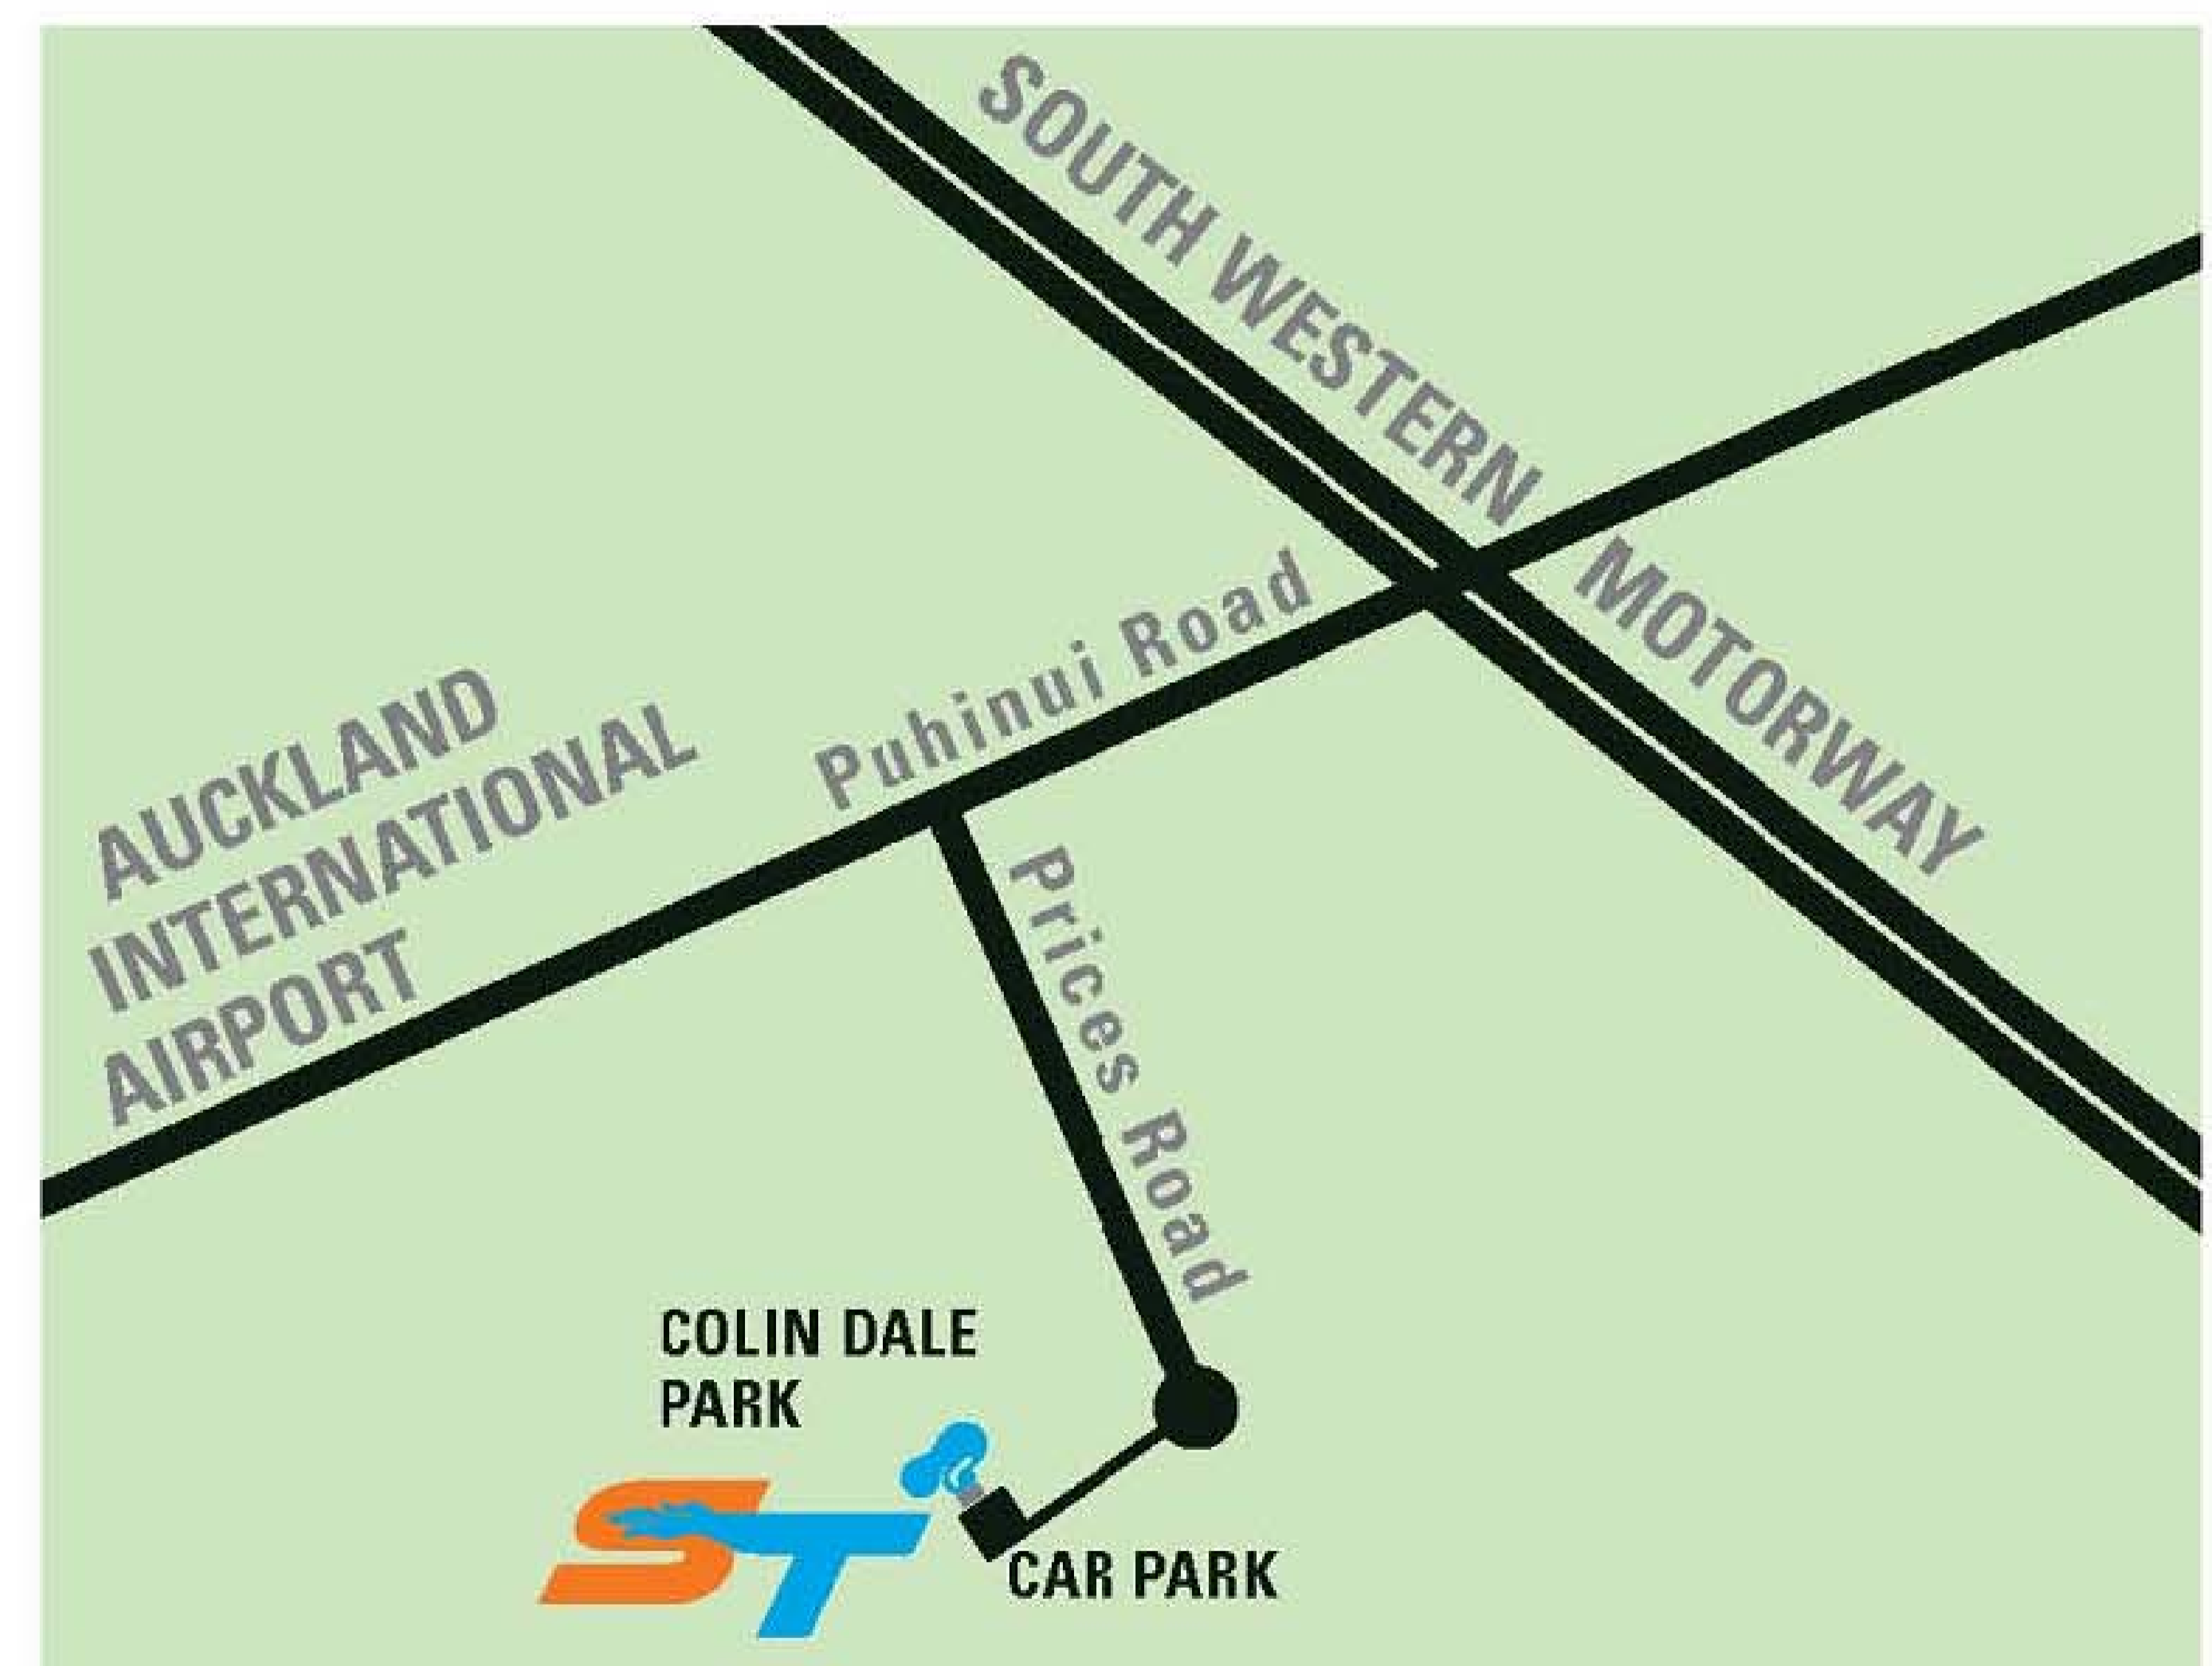

HOT SPRINT

2 PERSON TIME TRIAL EVENT 2-16 PARTICIPANTS

A test of speed and accuracy rewarding individual skills and mental agility.

3 LAPS

$ 165

per person

(NZD)

25 mins for 2 people
2 hours for 16 people

5 LAPS

$ 275

per person

(NZD)

40 mins for 2 people
3 hours for 16 people

BOOK NOW

TANDEM SPRINT

2 PERSON TEAM EVENT (2 DRIVERS) 8-16 PARTICIPANTS

Each 2-person team must work in tandem to help each other clock a combined best score for speed and accuracy.

5 LAPS (minimum)

$ 275

per person

(NZD)

2 hours for group of 8 people
3.5 hours for a group of 16 people

BOOK NOW

TEAM CHALLENGE

2 PERSON TEAM EVENT (1 DRIVER, 1 NAVIGATOR) 20-40 PARTICIPANTS

Demands strategy and communication between driver and navigator as teams try to clock the best time.

5 LAPS (minimum)

$ 350

per team

(NZD)

2 hours for group of 20 people
4 hours for group of 40 people

BOOK NOW

CONTACT DETAILS

☎ 0800 JETSPRINT (0800 538 777)

✉ events@stjetsprint.co.nz

OUR LOCATION

Colin Dale Park, 87 Prices Road,
Manukau, Auckland, New Zealand

37°00'26.6"S

174°45'57.3"E

OPENING HOURS

Monday - Saturday from 10:30am

Sunday - Closed

HOLIDAY HOURS

23rd Dec - 26th Dec - Closed

CONNECT

www.superthriller.co.nz